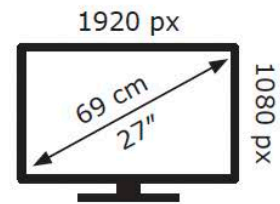

# ENERG

LG Electronics

27TQ615S

**22** kWh/1000h

2019/2013