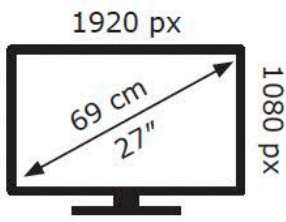

# ENERG

LG Electronics

27TQ615S

**22** kWh/1000h

2019/2013