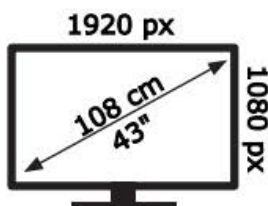

ENERG

TOSHIBA

43LV2E63DB

42 kWh/1000h

ABCDEF **G**

62 kWh/1000h

50680796

2019/2013