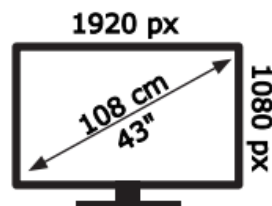

TOSHIBA

43LV2E63DB

TOSHIBA

43LV2E63DB

42 kWh/1000h

42 kWh/1000h

ABCDEF **G**

62 kWh/1000h

ABCDEF **G**

62 kWh/1000h

2019/2013

50683017

2019/2013

50680796