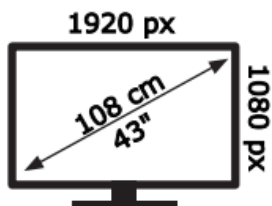

TOSHIBA

43LV2E63DB

TOSHIBA

43LV2E63DB

42 kWh/1000h

42 kWh/1000h

ABCDEF **G**

62 kWh/1000h

ABCDEF **G**

62 kWh/1000h

2019/2013

50683017

2019/2013

50680796