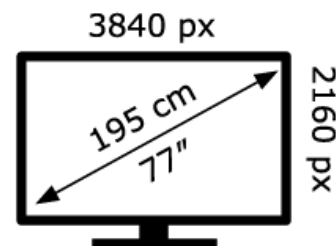

SONY®

XR-77A95L

134 kWh/1000h

ABCDEF **G**

163 kWh/1000h

2019/2013

SONY®

XR-77A95L

134 kWh/1000h

ABCDEF **G**

163 kWh/1000h

2019/2013