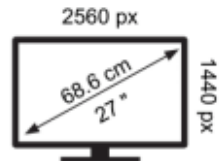

Energy Label for customers in  
England, Scotland and Wales

Energy Label for customers in  
Republic of Ireland and  
Northern Ireland

BenQ

EX270QM

**25** kWh/1000h

2019/2013

BenQ

EX270QM