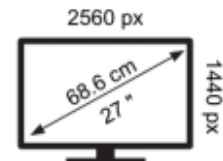

25 kWh/1000h