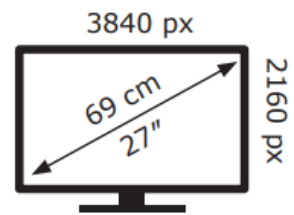

EX2710U

26 kWh/1000h

ABCDEF**G**
HDR
81 kWh/1000h

2019/2013