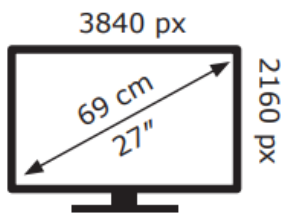

26 kWh/1000h

ABCDEF**G**
HDR
81 kWh/1000h