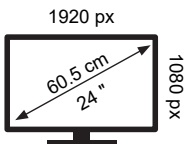

ENERGY

BenQ

EX240N

18 kWh/1000h

ENERGY

BenQ

EX240N

18 kWh/1000h