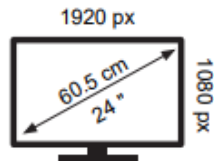

Energy Label for customers in
England, Scotland and Wales

Energy Label for customers in
Republic of Ireland and
Northern Ireland

BenQ EX240N

18 kWh/1000h

ABCDEF**G**
HDR
21 kWh/1000h

2019/2013

BenQ EX240N

18 kWh/1000h