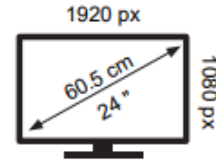

18 kWh/1000h

ABCDEF**G**
HDR
21 kWh/1000h