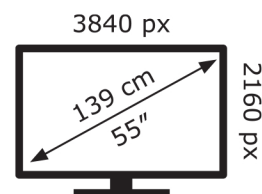

64 kWh/1000h

ABCDEF**G**
HDR
121 kWh/1000h