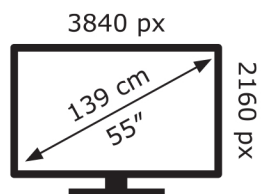

LG Electronics

55QNE756RA

**64** kWh/1000h

ABCDEF**G**  
**HDR**  
**121** kWh/1000h

2019/2013

LG Electronics

55QNE756RA

**64** kWh/1000h