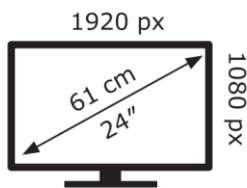

Energy Label for Customers in England, Scotland and
Wales

Energy Label for Customers in Republic of Ireland and
Northern Ireland

acer

RL242Y E

acer

RL242Y E

18 kWh/1000h

18 kWh/1000h