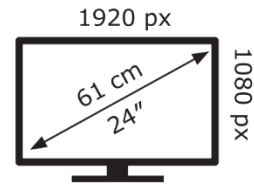

Energy Label for Customers in England, Scotland and
Wales

Energy Label for Customers in Republic of Ireland and
Northern Ireland

acer

RL242Y E

acer

RL242Y E

18 kWh/1000h

18 kWh/1000h