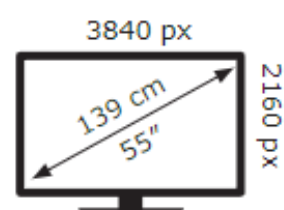

82 kWh/1000h

ABCDEF**G**
HDR
132 kWh/1000h