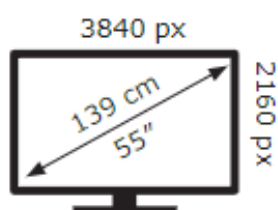

Panasonic

TX-55MZ800B

82 kWh/1000h

ABCDEF**G**
HDR
132 kWh/1000h

2019/2013

Panasonic

TX-55MZ800B

82 kWh/1000h