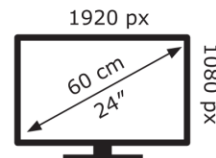

acer

ED240Q S

17 kWh/1000h

ABCDEF**G**

22 kWh/1000h

2019/2013