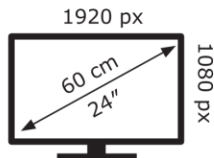

ENERG ⚡

acer

ED240Q S

17 kWh/1000h

ABCDEF**G**

22 kWh/1000h

2019/2013

ENERG ⚡