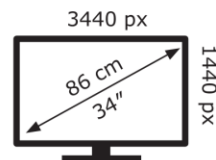

2019/2013

ABCDEF**G**
HDR
56 kWh/1000h