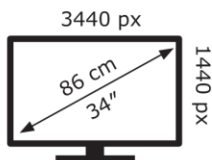

IIYAMA CORPORATION

XCB3494WQSN-B5

**32** kWh/1000h

IIYAMA CORPORATION

XCB3494WQSN-B5

**32** kWh/1000h

ABCDEF**G**  
**HDR**  
**56** kWh/1000h

2019/2013