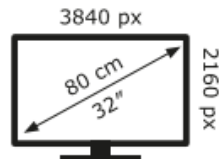

Energy Label for customers in  
England, Scotland and Wales

Energy Label for customers in  
Republic of Ireland and  
Northern Ireland

IIYAMA CORPORATION XB3288UHSU-B5

**33** kWh/1000h

ABCDEF**G**  
**HDR**  
**45** kWh/1000h