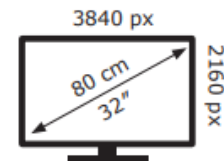

33 kWh/1000h

ABCDEF**G**
HDR
45 kWh/1000h