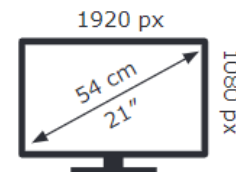

Energy Label for customers in
England, Scotland and Wales

Energy Label for customers in
Republic of Ireland and
Northern Ireland

MSI

PRO MP223

15 kWh/1000h

2019/2013

MSI

PRO MP223

15 kWh/1000h

201