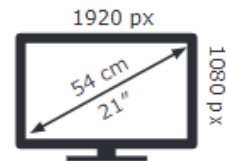

Energy Label for customers in
England, Scotland and Wales

Energy Label for customers in
Republic of Ireland and
Northern Ireland

MSI

PRO MP223

15 kWh/1000h

2019/2013

MSI

PRO MP223