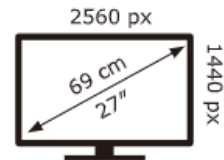

Energy Label for customers in
England, Scotland and Wales

Energy Label for customers in
Republic of Ireland and
Northern Ireland

MSI

PRO MP273QP

21 kWh/1000h

2019/2013

MSI

PRO MP273QP