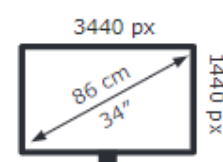

Energy Label for customers in
England, Scotland and Wales

Energy Label for customers in
Republic of Ireland and
Northern Ireland

MSI

PRO MP341CQ

33 kWh/1000h

ABCDEF**G**

40 kWh/1000h

2019/2013

MSI

PRO MP341CQ

33 kWh/1000h

ABCDEF**G**

40 kWh/1000h

2019/2013