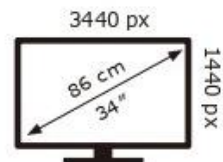

Energy Label for customers in
England, Scotland and Wales

Energy Label for customers in
Republic of Ireland and
Northern Ireland

MSI

PRO MP341CQ

33 kWh/1000h

ABCDEF**G**

40 kWh/1000h

2019/2013