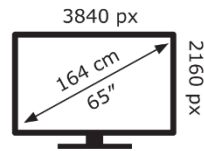

100 kWh/1000h

ABCDEF**G**
HDR
225 kWh/1000h