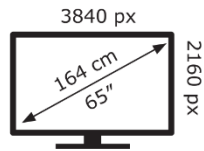

Hisense

65U6KQTUK

100 kWh/1000h

ABCDEF**G**
HDR
225 kWh/1000h

2019/2013

Hisense

65U6KQTUK

100 kWh/1000h