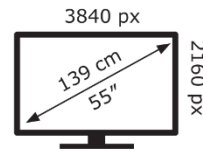

82 kWh/1000h

ABCDEF**G**
HDR
150 kWh/1000h