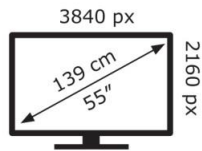

Hisense

55U8KQTUK

**82** kWh/1000h

ABCDEF**G**  
**HDR**  
**150** kWh/1000h

2019/2013

Hisense

55U8KQTUK

**82** kWh/1000h