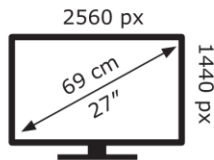

BenQ

PD2705Q

23 kWh/1000h

ABCDEF**G**
HDR
31 kWh/1000h

2019/2013

BenQ

PD2705Q

23 kWh/1000h