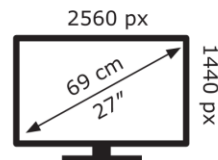

23 kWh/1000h

ABCDEF**G**
HDR
31 kWh/1000h