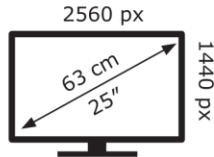

BenQ

PD2506Q

32 kWh/1000h

BenQ

PD2506Q

32 kWh/1000h

ABCDEF**G**

39 kWh/1000h