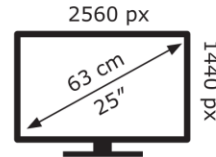

BenQ

PD2506Q

32 kWh/1000h

BenQ

PD2506Q

32 kWh/1000h

ABCDEF**G**

39 kWh/1000h

2019/2013

ABCDEF**G**

39 kWh/1000h

2019/2013