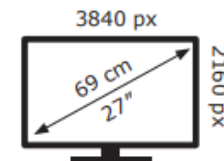

44 kWh/1000h

ABCDEF**G**
HDR
44 kWh/1000h