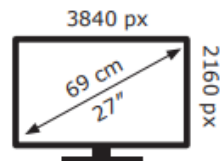

Energy Label for customers in
England, Scotland and Wales

Energy Label for customers in
Republic of Ireland and
Northern Ireland

BenQ

PD2725U

44 kWh/1000h

ABCDEF**G**
HDR
44 kWh/1000h

2019/2013

BenQ