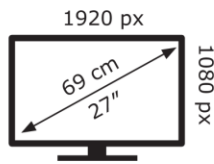

BenQ

GW2780T

19 kWh/1000h

2019/2013

BenQ

GW2780T

19 kWh/1000h

2019/2013