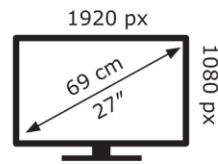

BenQ

GW2780T

19 kWh/1000h

2019/2013

BenQ

GW2780T

19 kWh/1000h

2019/2013