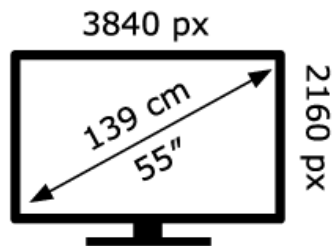

SONY®

XR-55A95L

77 kWh/1000h

ABCDEF **G**

118 kWh/1000h

2019/2013

SONY®

XR-55A95L