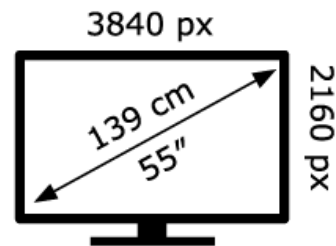

SONY®

XR-55A95L

77 kWh/1000h

ABCDEF **G**

118 kWh/1000h

2019/2013

SONY®

XR-55A95L

77 kWh/1000h

ABCDEF **G**

118 kWh/1000h

2019/2013