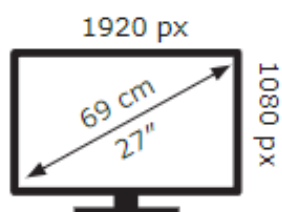

acer

KB272 E

21 kWh/1000h

2019/2013

acer

KB272 E

21 kWh/1000h

2019/2013