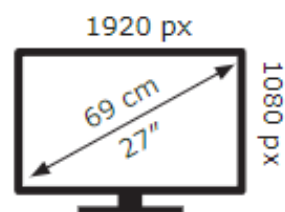

acer

KB272 E

21 kWh/1000h

2019/2013

acer

KB272 E

21 kWh/1000h

2019/2013