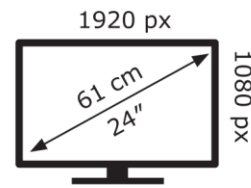

Energy Label for Customers in England, Scotland and

Wales

Energy Label for Customers in Republic of Ireland and

Northern Ireland

acer

KB242Y E

18 kWh/1000h

2019/2013

acer

KB242Y E

18 kWh/1000h

2019/2013