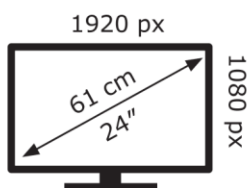

Energy Label for Customers in England, Scotland and

Wales

Energy Label for Customers in Republic of Ireland and

Northern Ireland

acer

KB242Y E

18 kWh/1000h

2019/2013