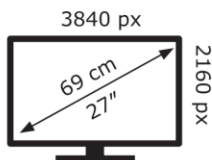

HP, Inc. OMEN 27k (HSD-0162-A)

HP, Inc. OMEN 27k (HSD-0162-A)

26 kWh/1000h

26 kWh/1000h

ABCDEF**G**
HDR
 54 kWh/1000h

2019/2013

ABCDEF**G**
HDR
 54 kWh/1000h

2019/2013