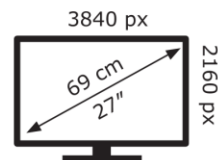

HP, Inc. OMEN 27k (HSD-0162-A)

HP, Inc. OMEN 27k (HSD-0162-A)

26 kWh/1000h

26 kWh/1000h

ABCDEF**G**
HDR
 54 kWh/1000h

2019/2013

ABCDEF**G**
HDR
 54 kWh/1000h

2019/2013