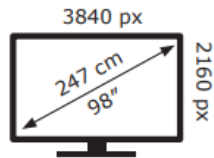

Energy Label for customers in  
England, Scotland and Wales

Energy Label for customers in  
Republic of Ireland and  
Northern Ireland

Samsung

QE98Q80CAT

**185** kWh/1000h

ABCDEF**G**

**374** kWh/1000h

2019/2013