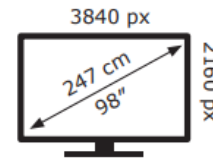

Energy Label for customers in
England, Scotland and Wales

Energy Label for customers in
Republic of Ireland and
Northern Ireland

Samsung

QE98Q80CAT

185 kWh/1000h

ABCDEF**G**

374 kWh/1000h

2019/2013

Samsung

QE98Q80CAT

185 kWh/1000h

ABCDEF**G**

374 kWh/1000h

2019/2013