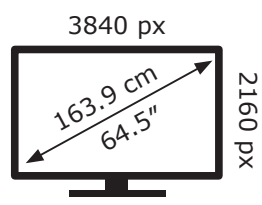

JVC LT-65CR530

101 kWh/1000h

ABCDEF **G**
HDR
 162 kWh/1000h

2019/2013

JVC LT-65CR530

101 kWh/1000h

ABCDEF **G**
HDR
 162 kWh/1000h

2019/2013