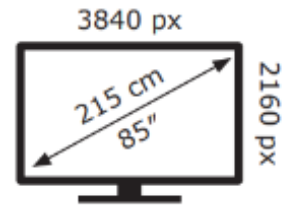

TCL

85C645X1

168 kWh/1000h

ABCDEF**G**

330 kWh/1000h

2019/2013