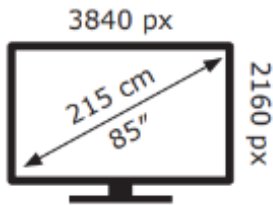

ENERG

TCL

85C645X1

168 kWh/1000h

ABCDEF**G**

330 kWh/1000h

2019/2013

ENERG