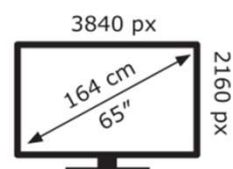

2019/2013

ABCDEF**G**
HDR
210 kWh/1000h