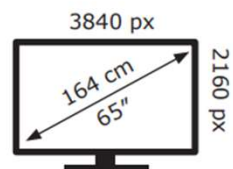

Hisense

65U7KQTUK

100 kWh/1000h

Hisense

65U7KQTUK

100 kWh/1000h

ABCDEF**G**
HDR
210 kWh/1000h

2019/2013