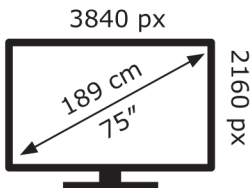

ENERG

Hisense

75U7KQTUK

126 kWh/1000h

ABCDEF**G**

265 kWh/1000h

2019/2013