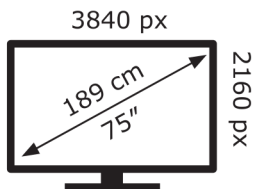

Hisense

75U7KQTUK

126 kWh/1000h

ABCDEF**G**
HDR
265 kWh/1000h

2019/2013

Hisense

75U7KQTUK

126 kWh/1000h