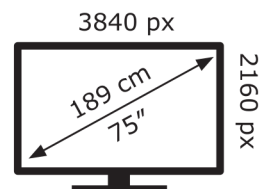

126 kWh/1000h

ABCDEF**G**
HDR
265 kWh/1000h