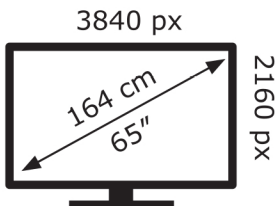

# ENERG

Hisense

65U8KQTUK

**109** kWh/1000h

ABCDEF**G**

**280** kWh/1000h

2019/2013