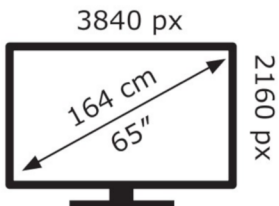

ENERG

Hisense

65U8KQTUK

109 kWh/1000h

ABCDEF**G**

280 kWh/1000h

2019/2013

ENERG