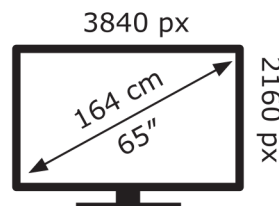

Hisense

65U8KQTUK

109 kWh/1000h

ABCDEF**G**

280 kWh/1000h

2019/2013