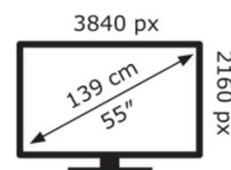

77 kWh/1000h

ABCDEF**G**
HDR
180 kWh/1000h