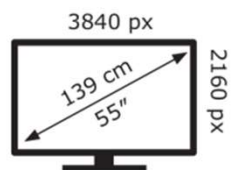

Hisense

55U7KQTUK

77 kWh/1000h

ABCDEF**G**
HDR
180 kWh/1000h

2019/2013

Hisense

55U7KQTUK

77 kWh/1000h