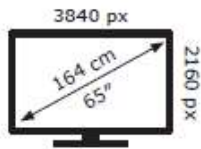

111 kWh/1000h

ABCDEF**G**

HDR

230 kWh/1000h

2019/2013