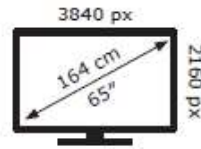

65C745KX1

111 kWh/1000h

ABCDEF**G**

HDR

230 kWh/1000h

2019/2013