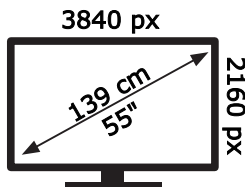

ENERG

Panasonic

TX-55MX600B

77 kWh/1000h

ABCDEF **G**

HDR

123 kWh/1000h

2019/2013