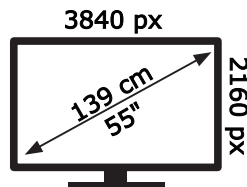

50661804

ENERG

Panasonic

TX-55MX600B

77 kWh/1000h

ABCDEF **G**

HDR

123 kWh/1000h