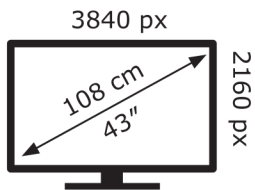

Hisense

43A6KTUK

50 kWh/1000h

2019/2013

Hisense

43A6KTUK

50 kWh/1000h

2019/2013