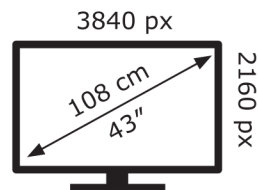

Hisense

43A6KTUK

50 kWh/1000h

2019/2013

Hisense

43A6KTUK

50 kWh/1000h

2019/2013