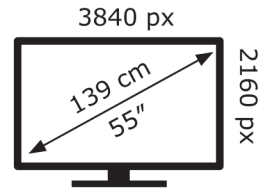

Hisense

55A6KTUK

84 kWh/1000h

ABCDEF**G**

120 kWh/1000h

2019/2013

Hisense

55A6KTUK

84 kWh/1000h

ABCDEF**G**

120 kWh/1000h

2019/2013