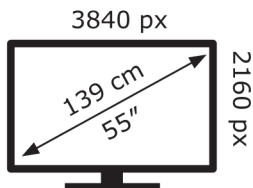

Hisense

55A6KTUK

84 kWh/1000h

ABCDEF**G**

120 kWh/1000h

2019/2013

Hisense

55A6KTUK