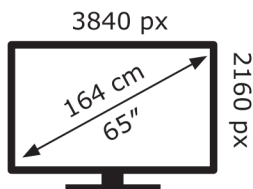

Hisense

65A7KQTUK

111 kWh/1000h

ABCDEF**G**

180 kWh/1000h

2019/2013

Hisense

65A7KQTUK