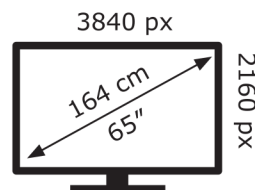

Hisense

65A7KQTUK

111 kWh/1000h

ABCDEF**G**

180 kWh/1000h

2019/2013

Hisense

65A7KQTUK

111 kWh/1000h

ABCDEF**G**

180 kWh/1000h

2019/2013