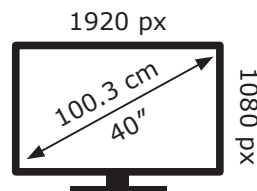

LOGIK

L40RFE23

37 kWh/1000h

ABCDEF **G**

60 kWh/1000h

2019/2013

LOGIK

L40RFE23

37 kWh/1000h

ABCDEF **G**

60 kWh/1000h

2019/2013