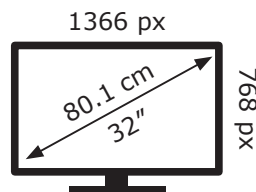

LOGIK

L32RHE23

26 kWh/1000h

ABCDEF **G**

40 kWh/1000h

2019/2013

LOGIK

L32RHE23

26 kWh/1000h

ABCDEF **G**

40 kWh/1000h

2019/2013