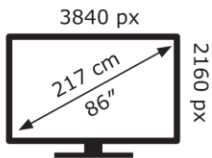

LG Electronics

86QNED816RE

LG Electronics

86QNED816RE

131 kWh/1000h

131 kWh/1000h

ABCDEF**G**
HDR
279 kWh/1000h

2019/2013