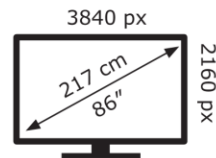

2019/2013

ABCDEF**G**
HDR
279 kWh/1000h