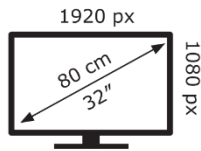

PHILIPS

32PFS6908/12

**27** kWh/1000h

ABCDEF**G**  
**HDR**  
**43** kWh/1000h

2019/2013

PHILIPS

32PFS6908/12

**27** kWh/1000h