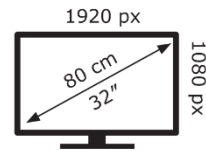

27 kWh/1000h

ABCDEF**G**
HDR
43 kWh/1000h