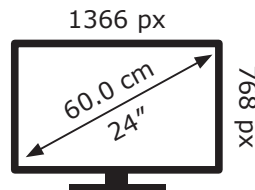

JVC

LT-24CR230

17.2 kWh/1000h

ABCDEF **G**

25 kWh/1000h

2019/2013

JVC

LT-24CR230

17.2 kWh/1000h

ABCDEF **G**

25 kWh/1000h

2019/2013