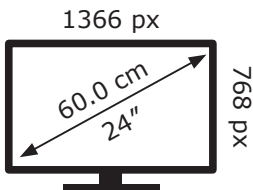

JVC

LT-24CR230

17.2 kWh/1000h

ABCDEF **G**

25 kWh/1000h

2019/2013

JVC

LT-24CR230