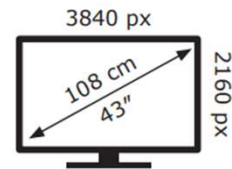

43C645X1

53 kWh/1000h

ABCDEF**G**

HDR

90 kWh/1000h

2019/2013