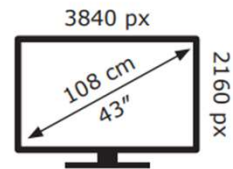

53 kWh/1000h

ABCDEF**G**

HDR

90 kWh/1000h

2019/2013