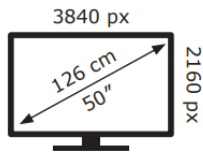

TCL

50RP630KX1

55 kWh/1000h

ABCDEF**G**
HDR
85 kWh/1000h

2019/2013

TCL

50RP630KX1

55 kWh/1000h