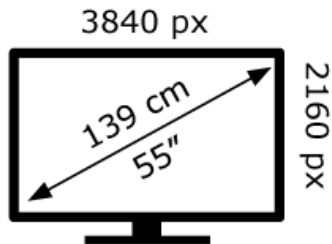

SONY®

KD-55X75WL

91 kWh/1000h

ABCDEF **G**

123 kWh/1000h

2019/2013

SONY®

KD-55X75WL