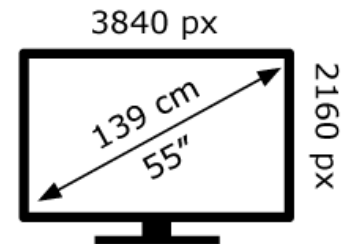

SONY®

KD-55X75WL

91 kWh/1000h

ABCDEF **G**

123 kWh/1000h

2019/2013

SONY®

KD-55X75WL

91 kWh/1000h

ABCDEF **G**

123 kWh/1000h

2019/2013