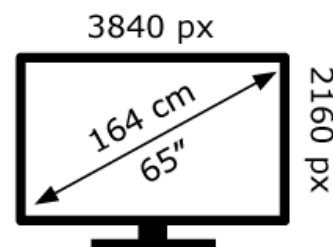

# ENERG

SONY®

KD-65X75WL

**105** kWh/1000h

ABCDEF **G**

**146** kWh/1000h

2019/2013