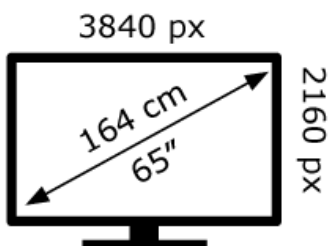

# ENERG

SONY®

KD-65X75WL

**105** kWh/1000h

ABCDEF **G**

**146** kWh/1000h

2019/2013